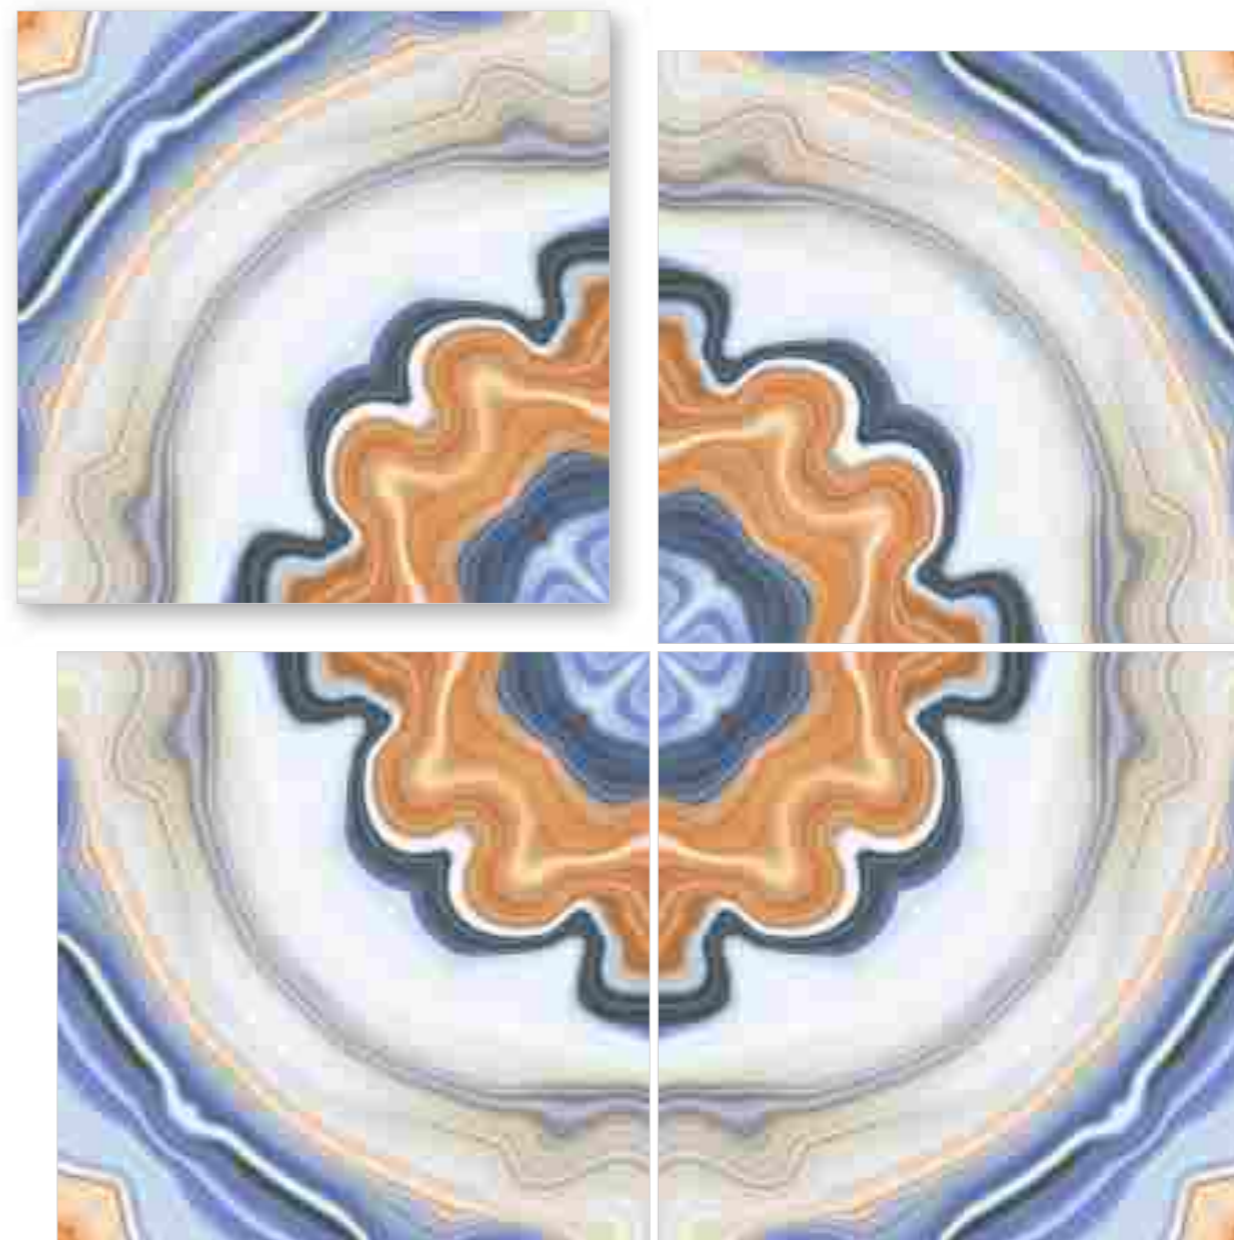

4 Tiles ◀
Layout

Design Preview /
▶ **BM-S59**

**Technical
Characteristics**

REFLECTA

SYMPHONY OF SYMMETRY

Model

BM-S60

600X
600MM