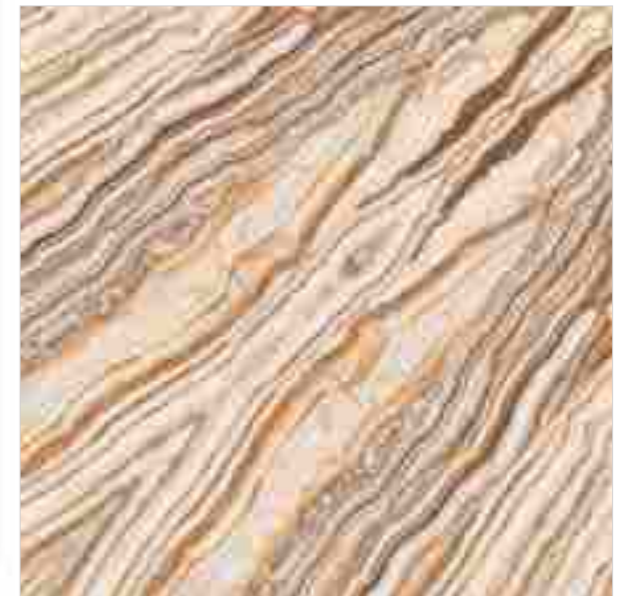

Finish / **Glossy Polished**

Colour / **Classic**

Design / **Book-Match**

4 Tiles ◀
Layout