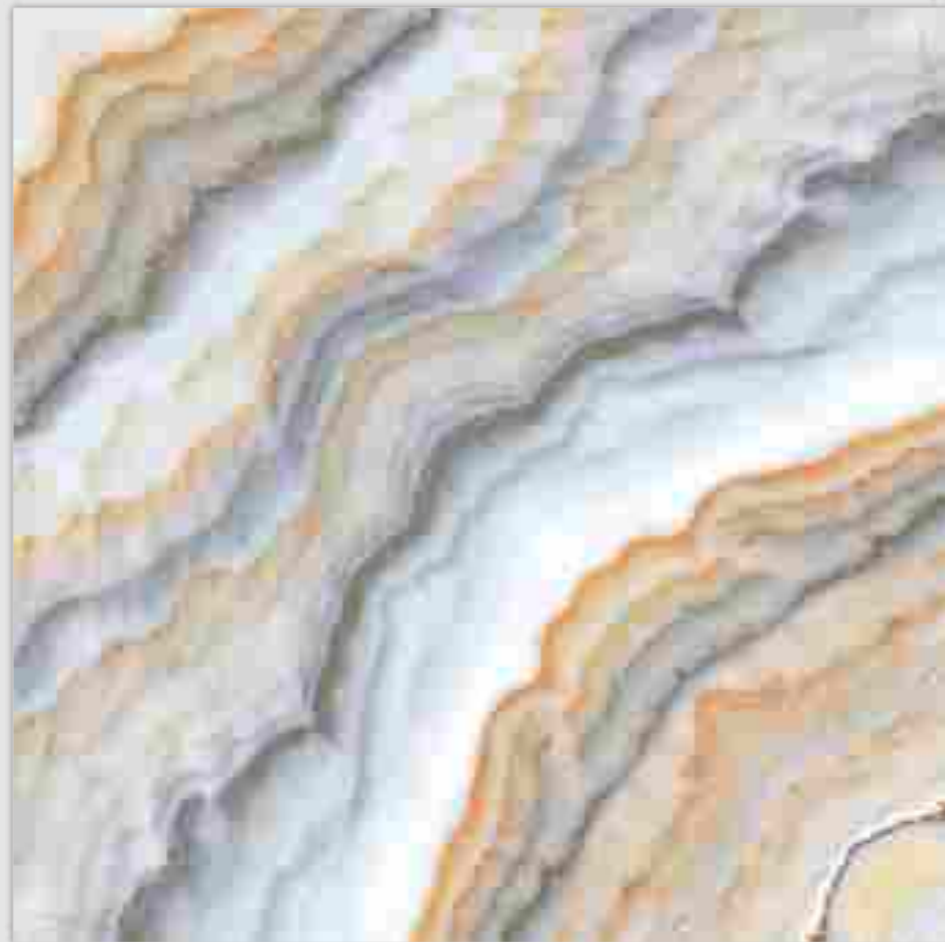

REFLECTA

SYMPHONY OF SYMMETRY

Model

BM-FANTASY WAVE

600X
600MM