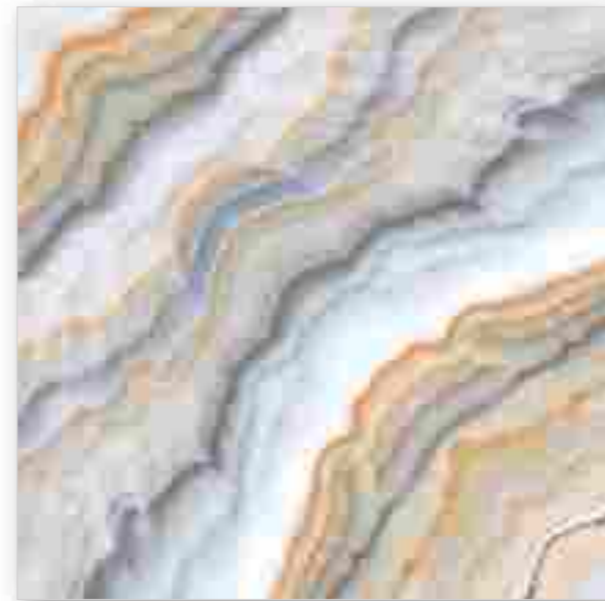

REFLECTA

SYMPHONY OF SYMMETRY

Model

BM-FANTASY WAVE

600X
600MM

Finish / Glossy Polished

Colour / Classic

Design / Book-Match