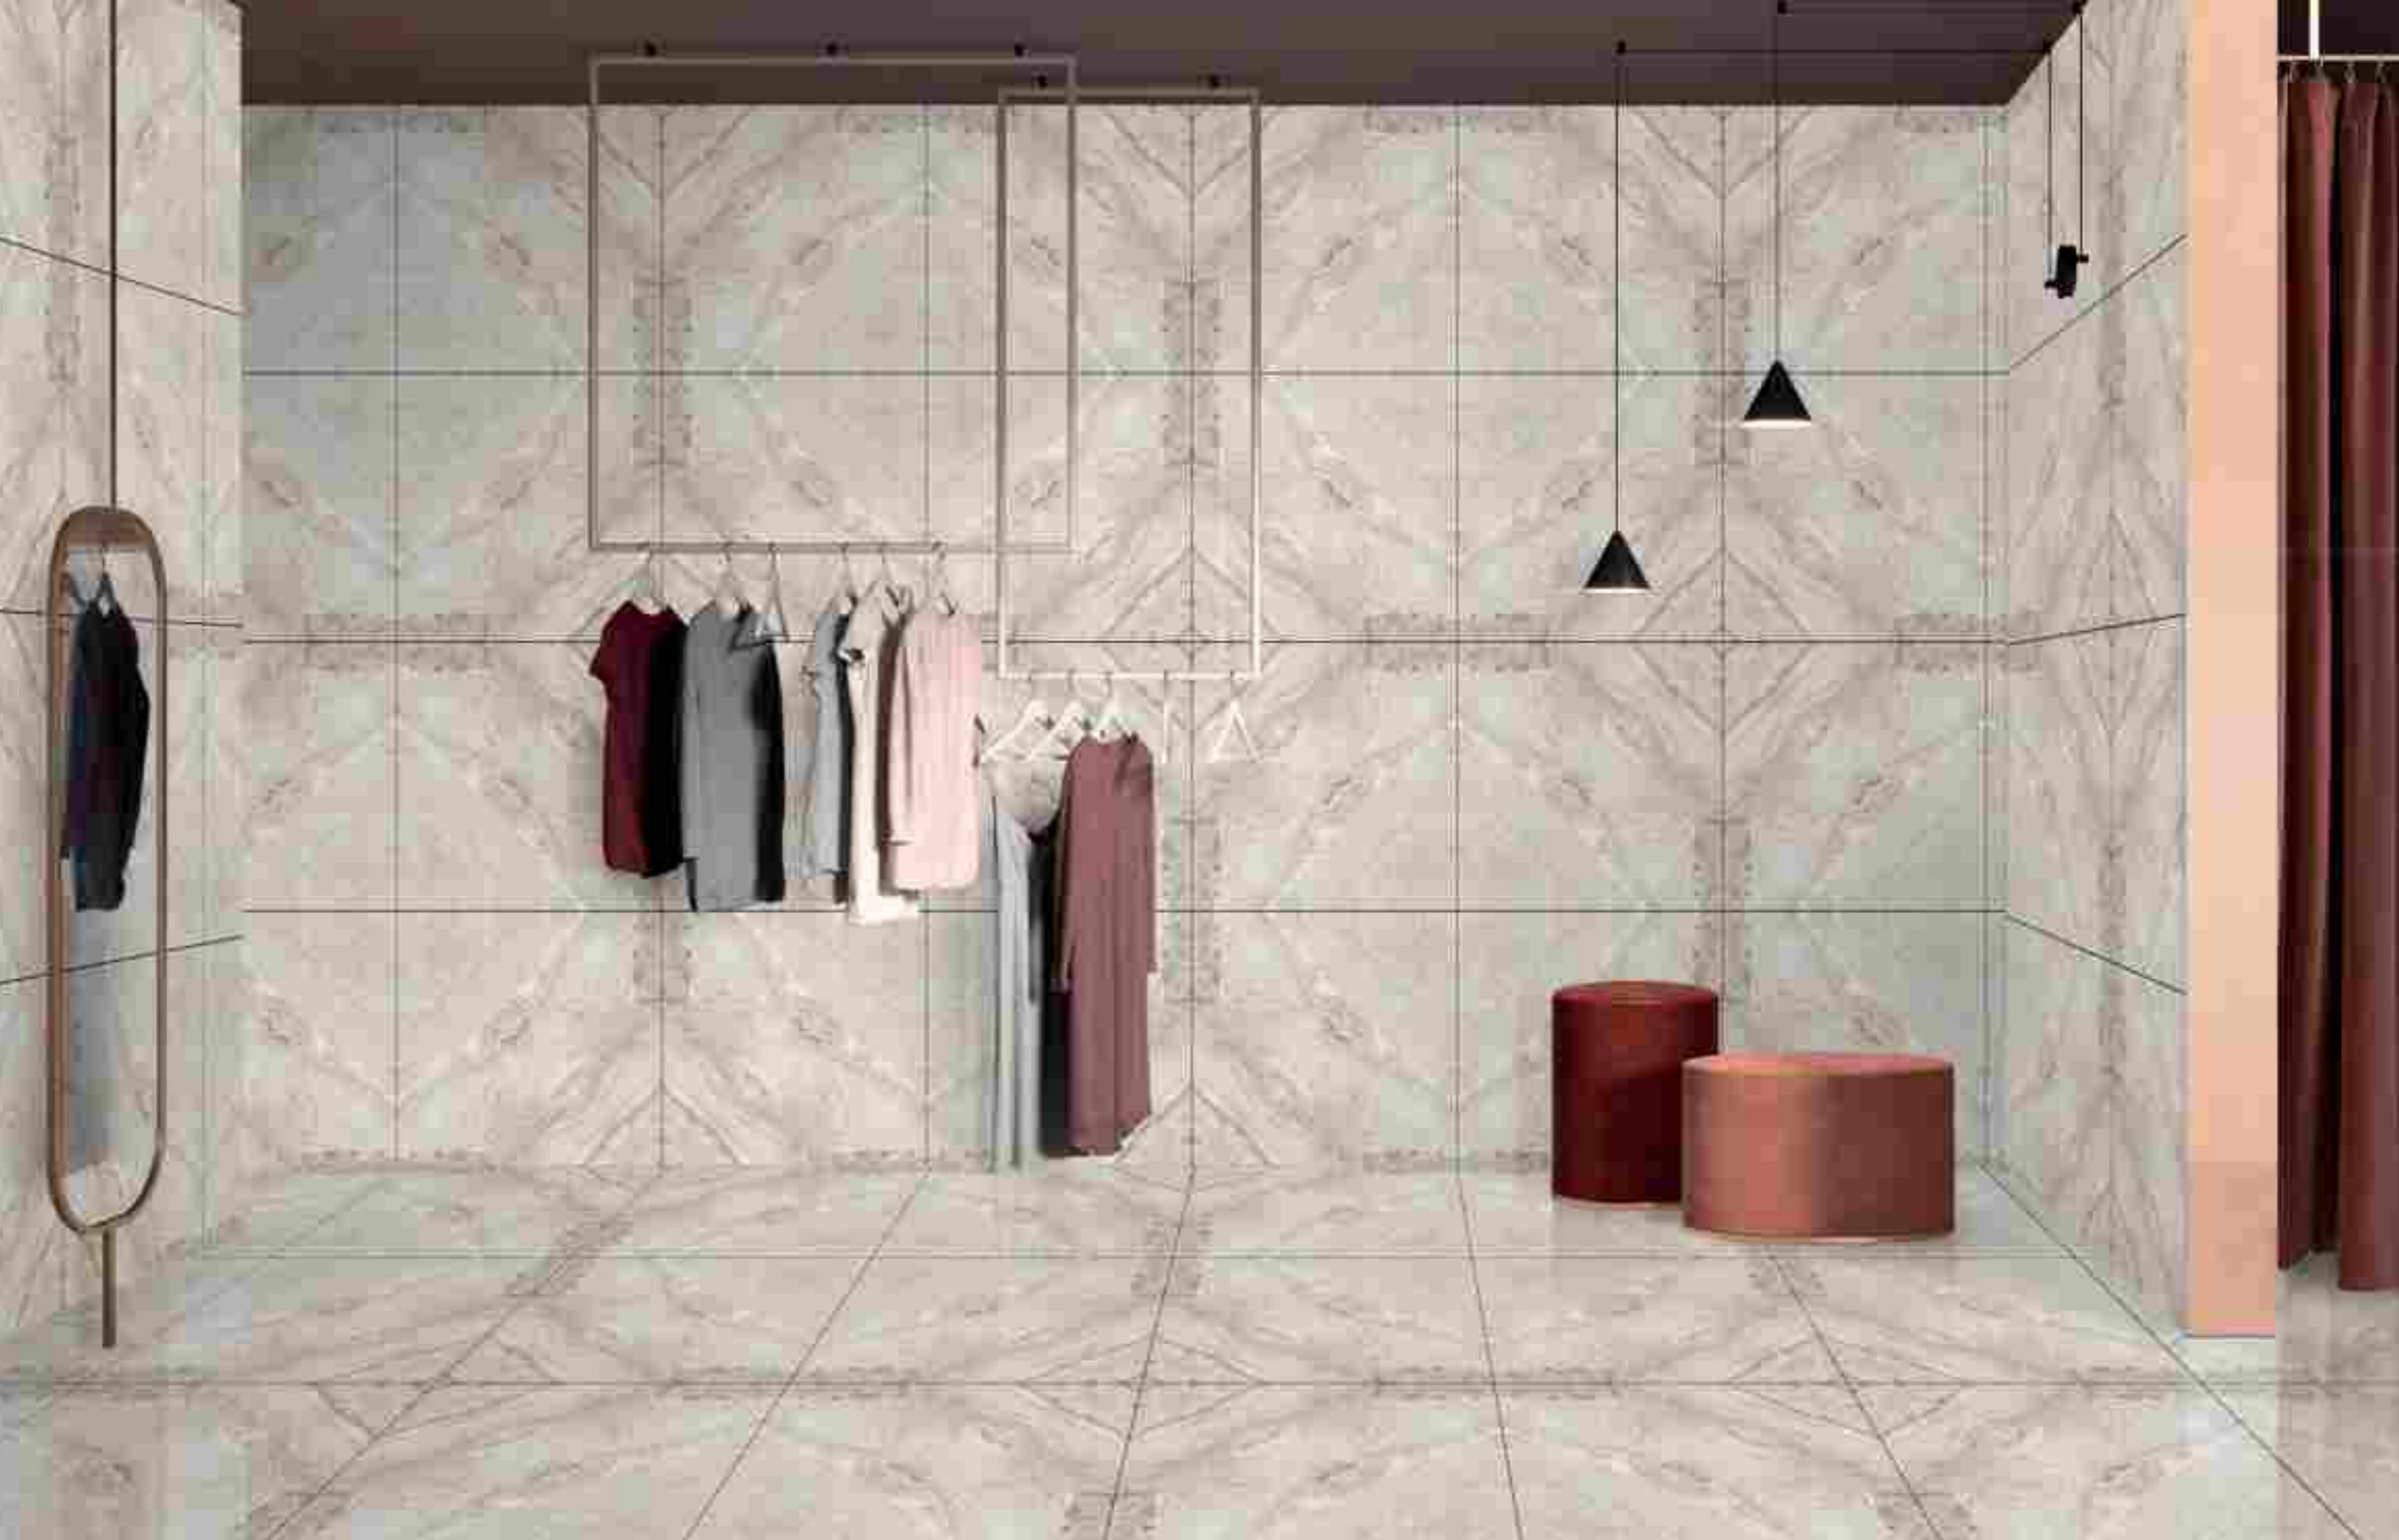

BM-S44

600X
600MM

Finish / **Glossy Polished**

Colour / **Classic**

Design / **Book-Match**

4 Tiles ◀
Layout

REFLECTA

SYMPHONY OF SYMMETRY