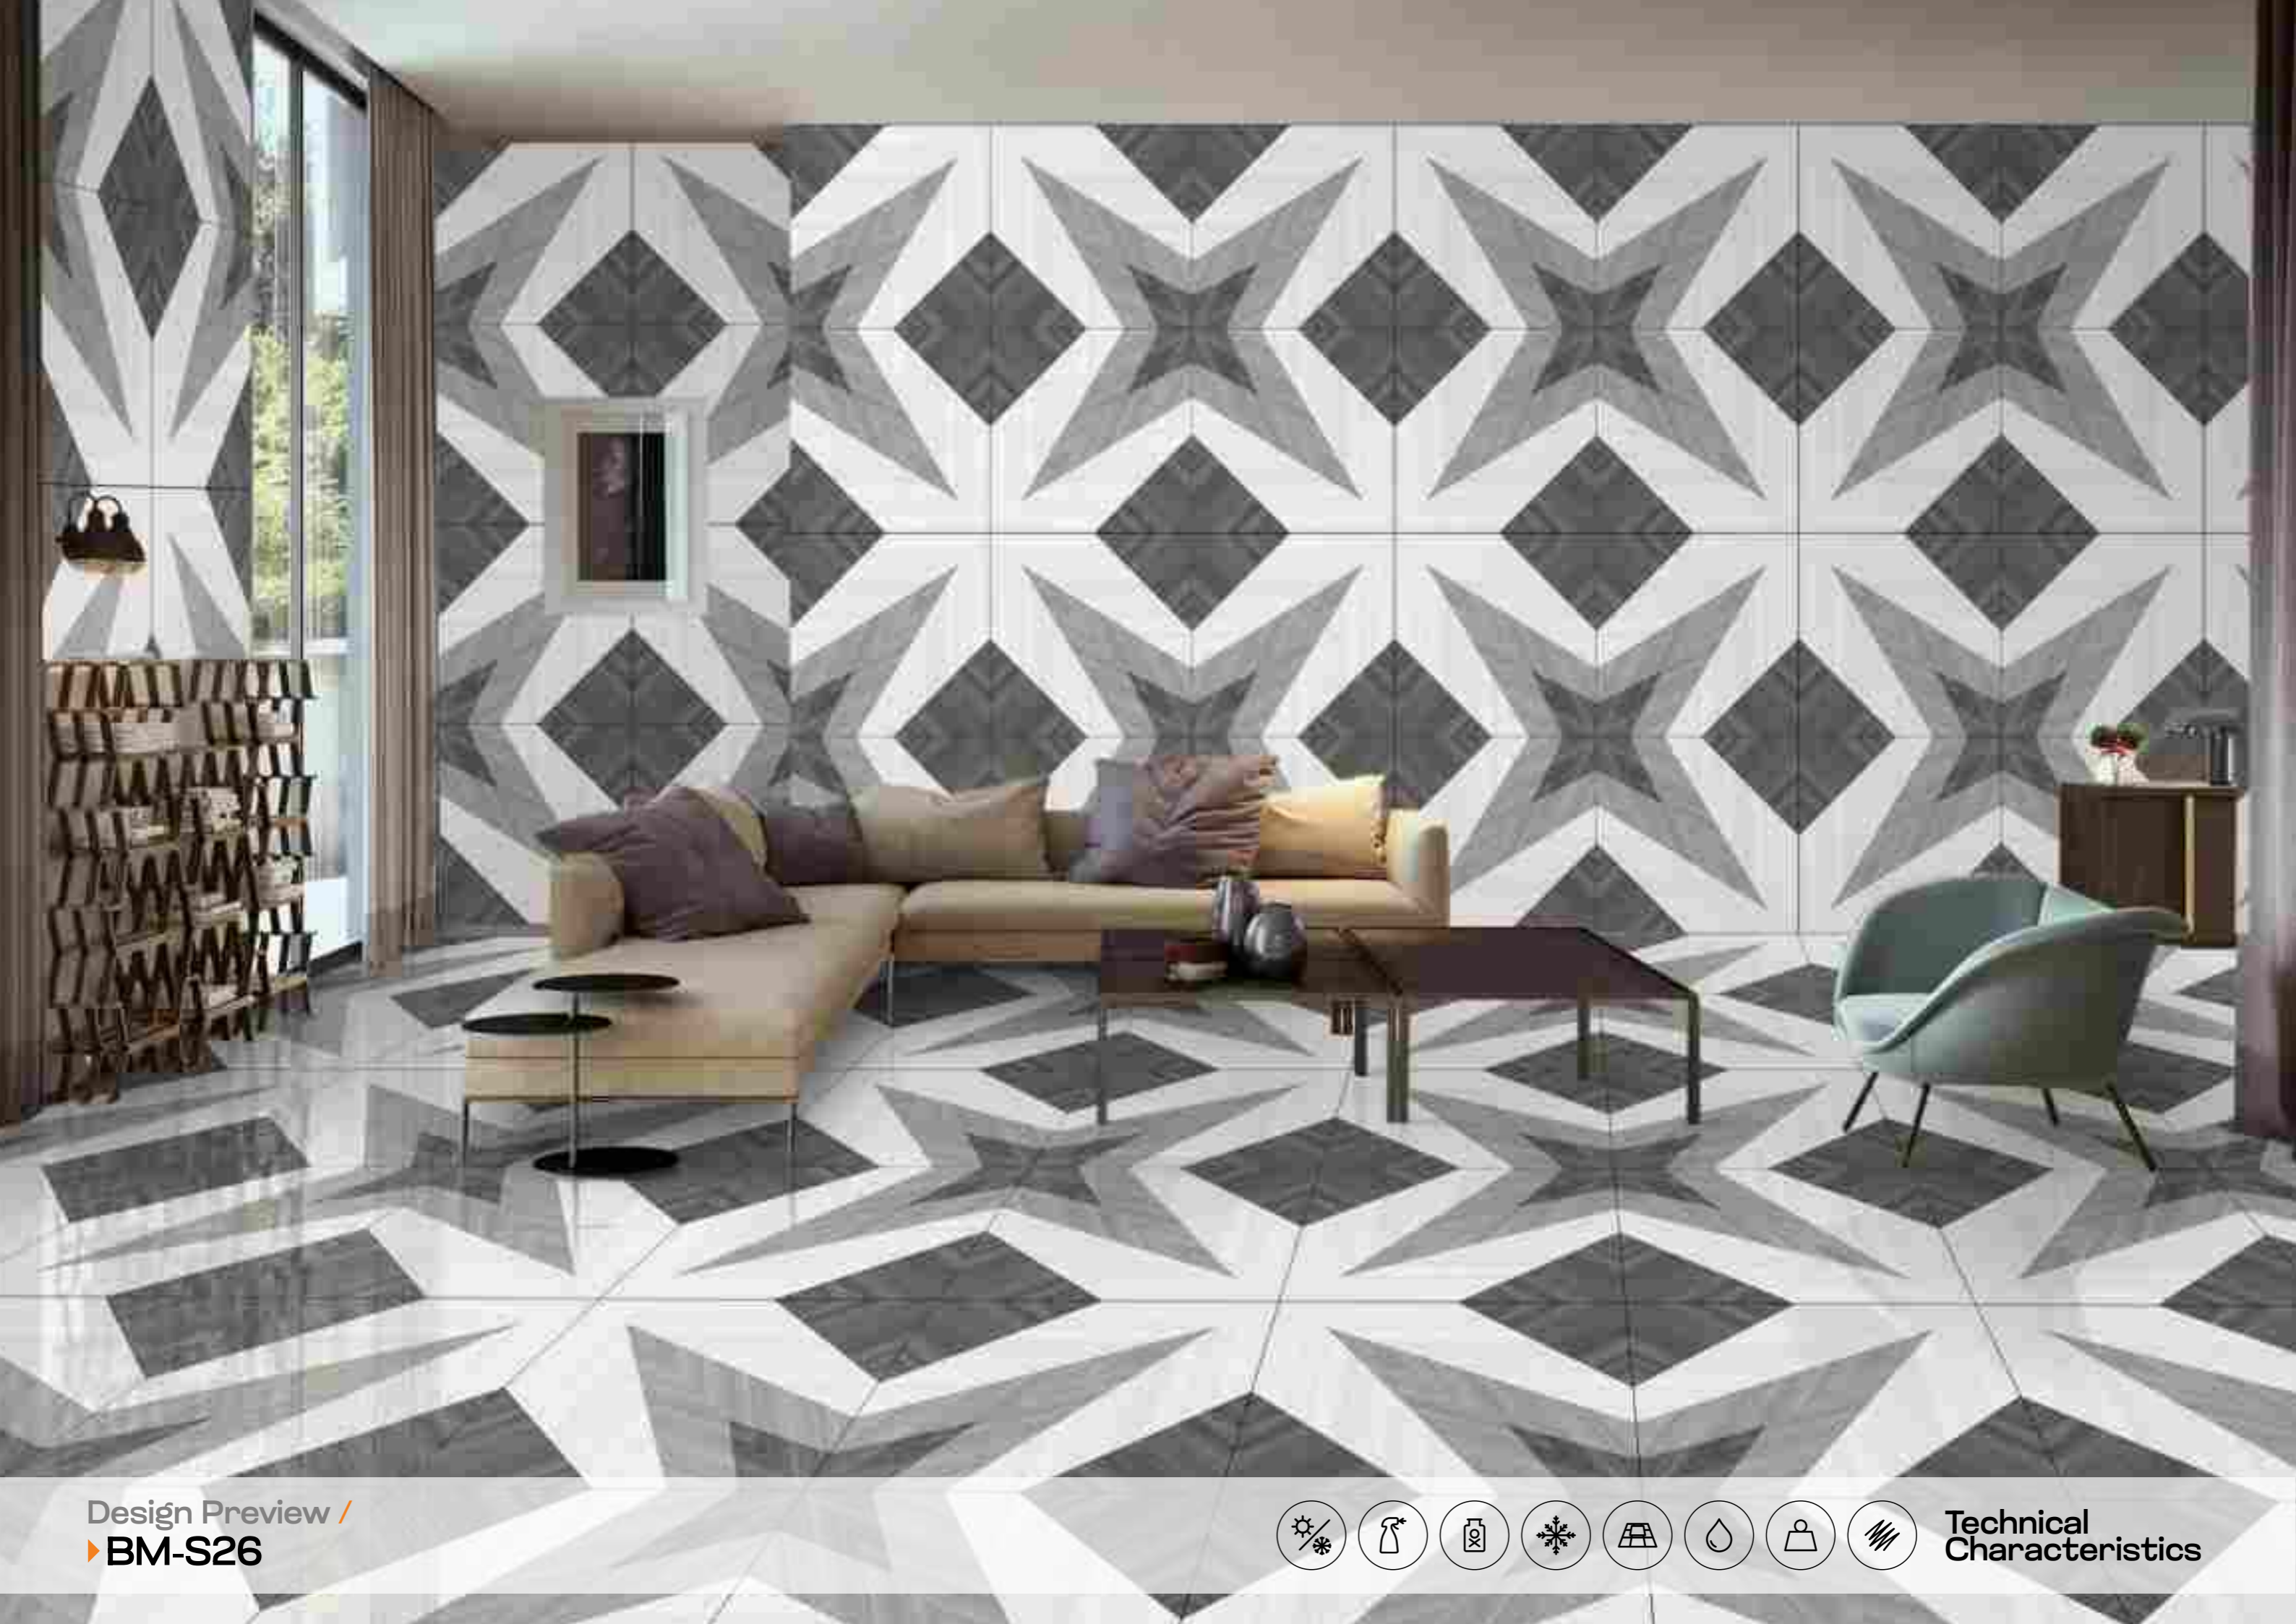

Design Preview /
▶ **BM-S26**

**Technical
Characteristics**