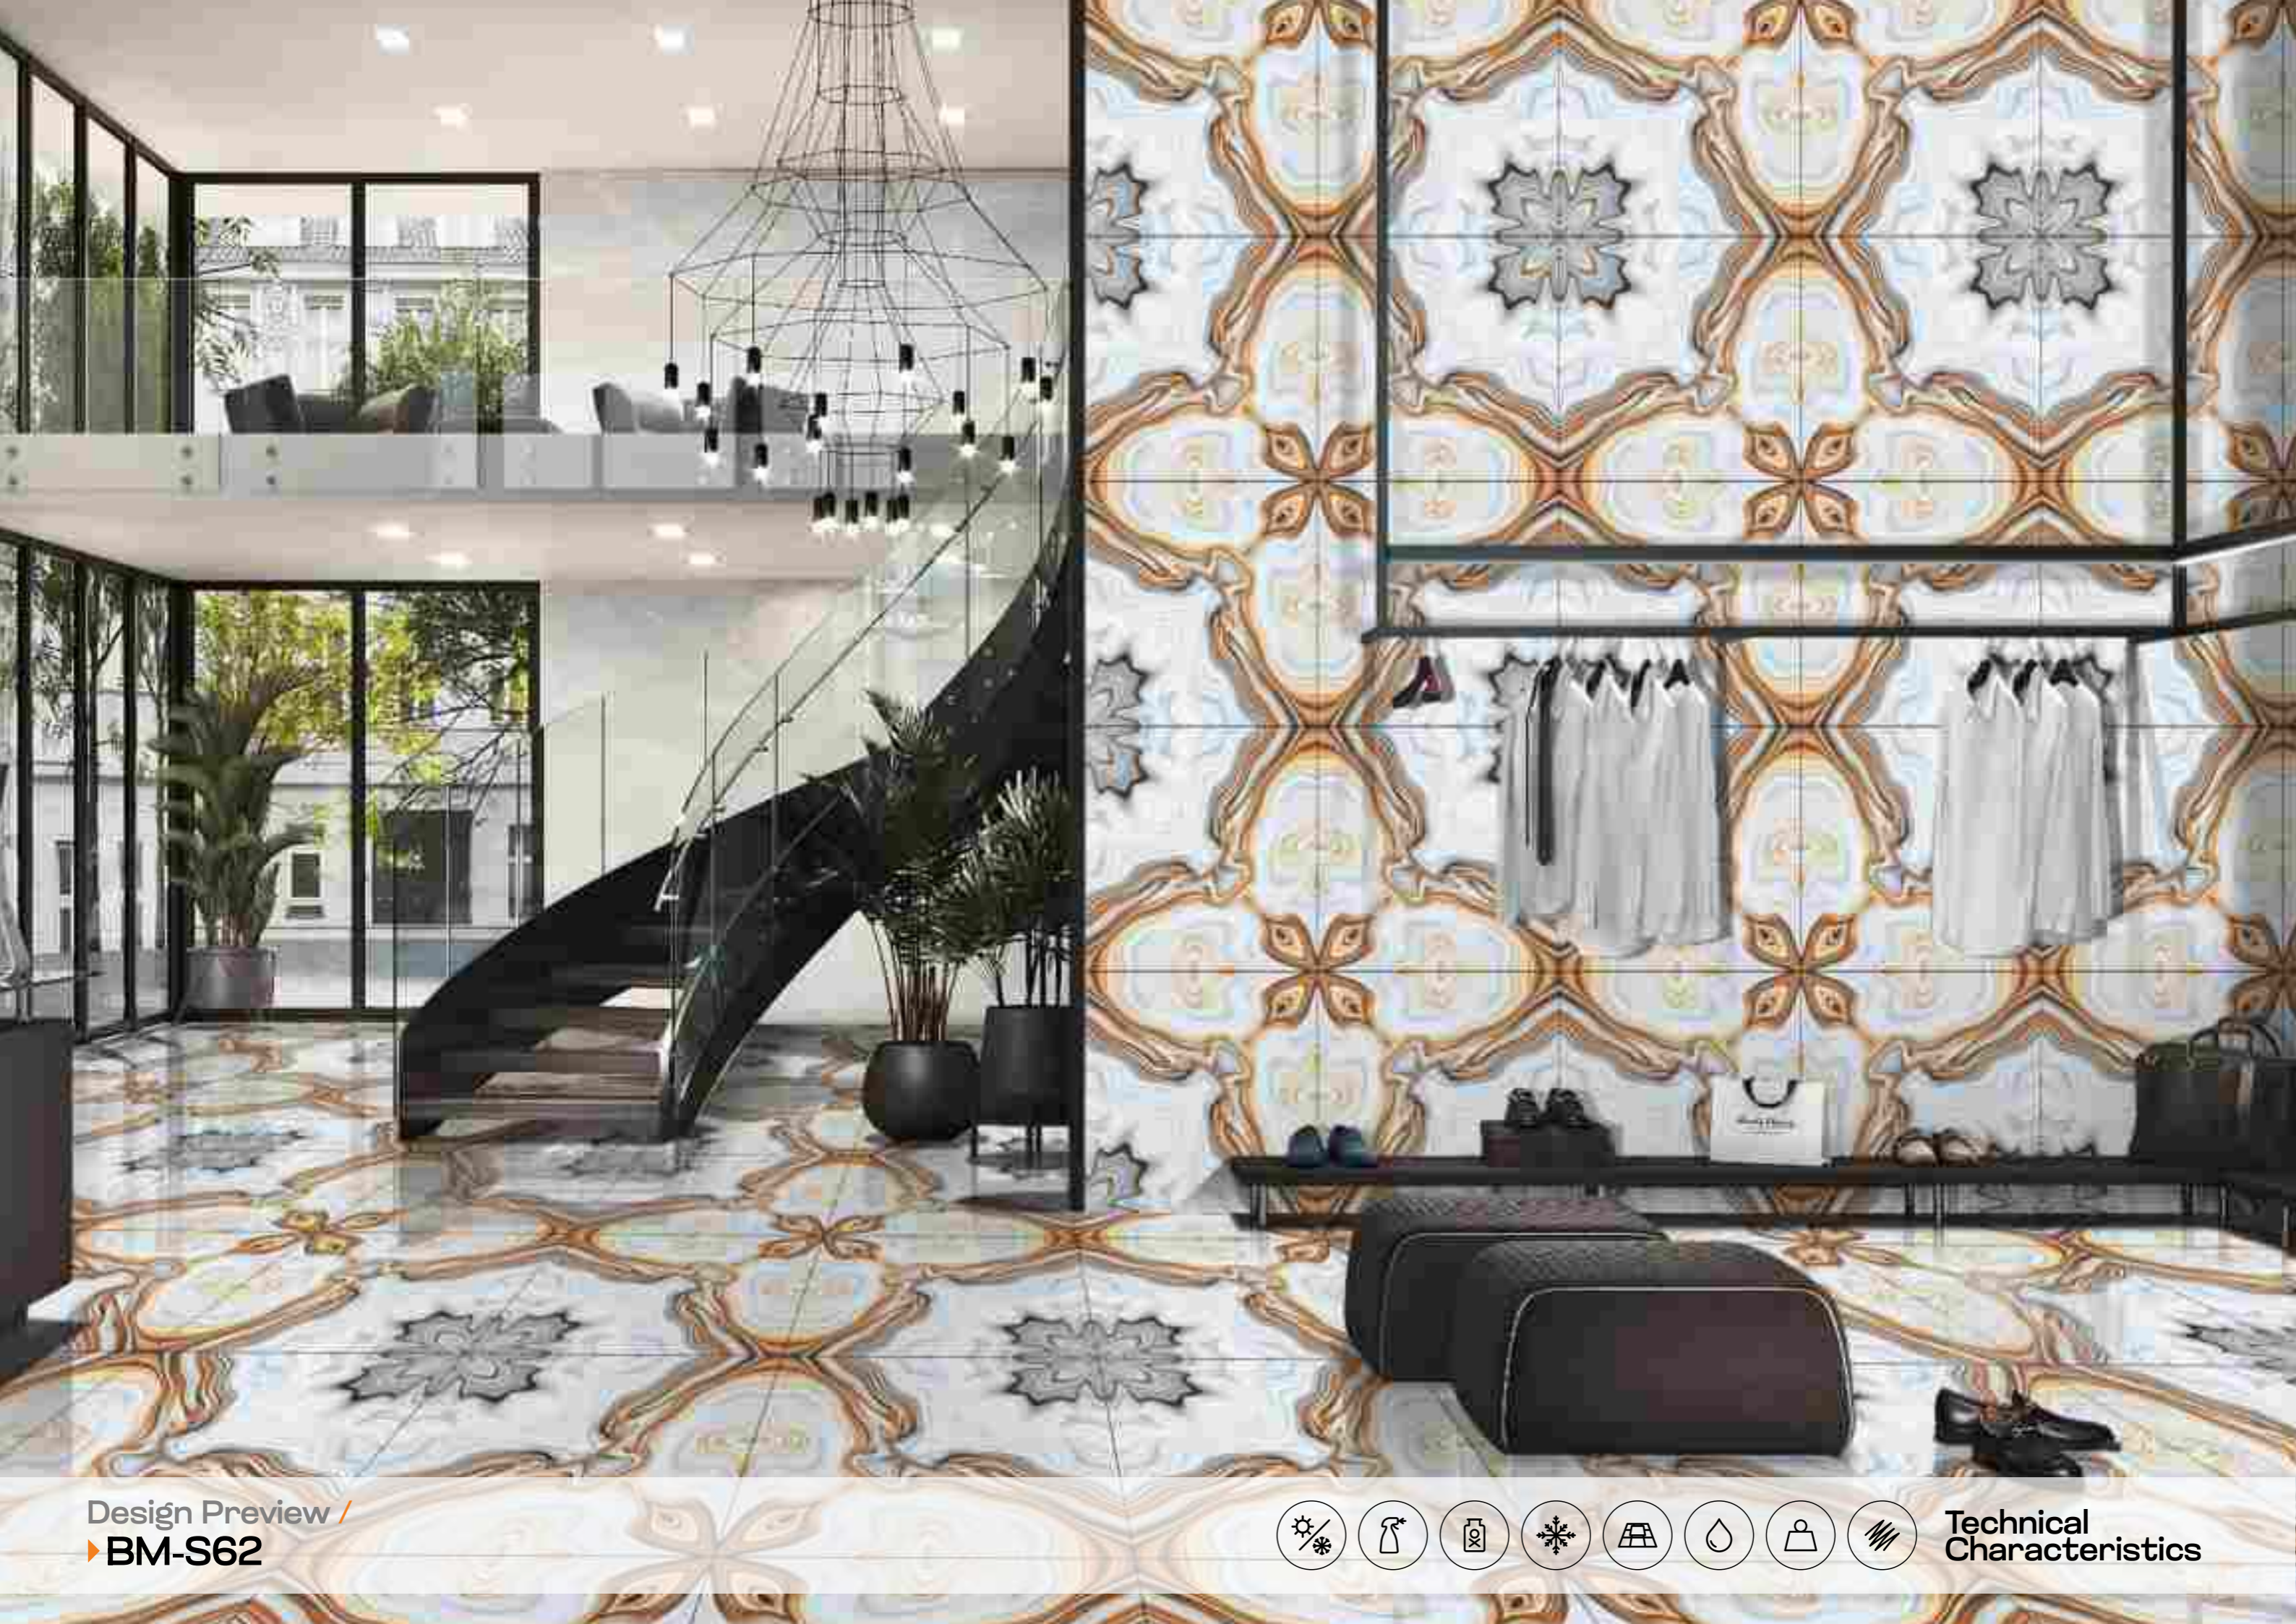

BM-S62

600X
600MM

Finish / **Glossy Polished**

Colour / **Classic**

Design / **Book-Match**

4 Tiles ◀
Layout

REFLECTA

SYMPHONY OF SYMMETRY