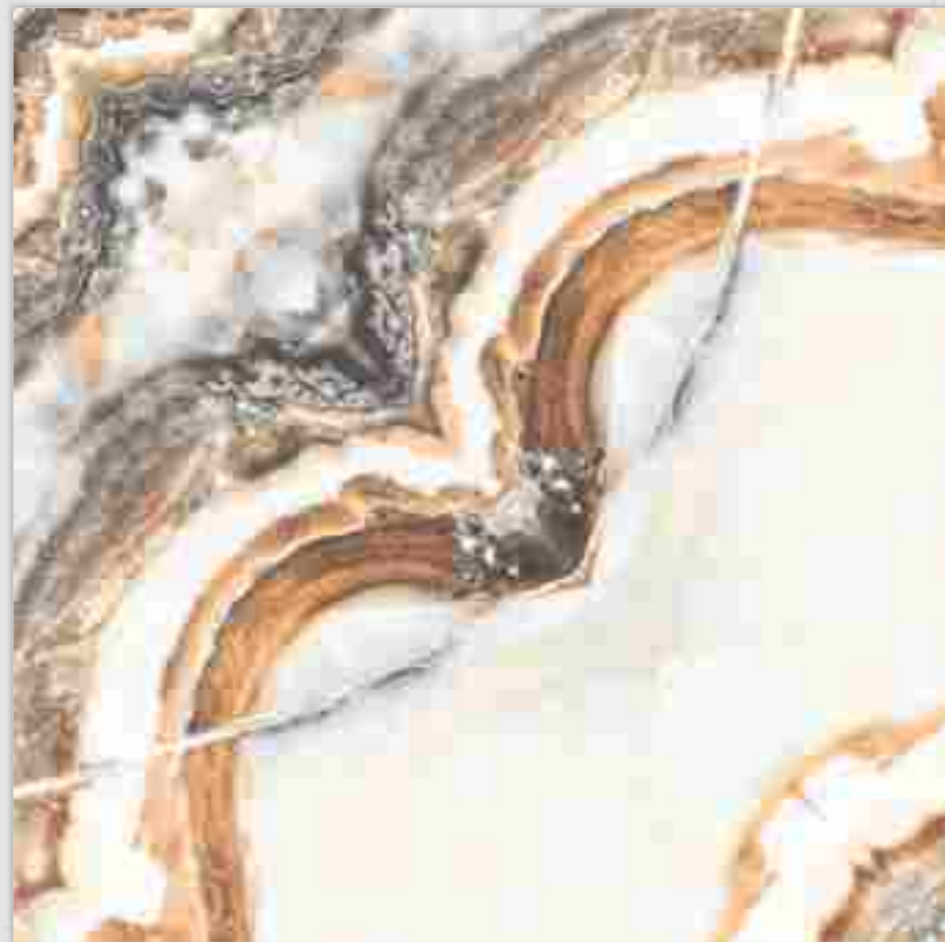

Finish / Glossy Polished

Colour / Classic

Design / Book-Match

4 Tiles
Layout

REFLECTA

SYMPHONY OF SYMMETRY

Model

BM-ANGEL DUST