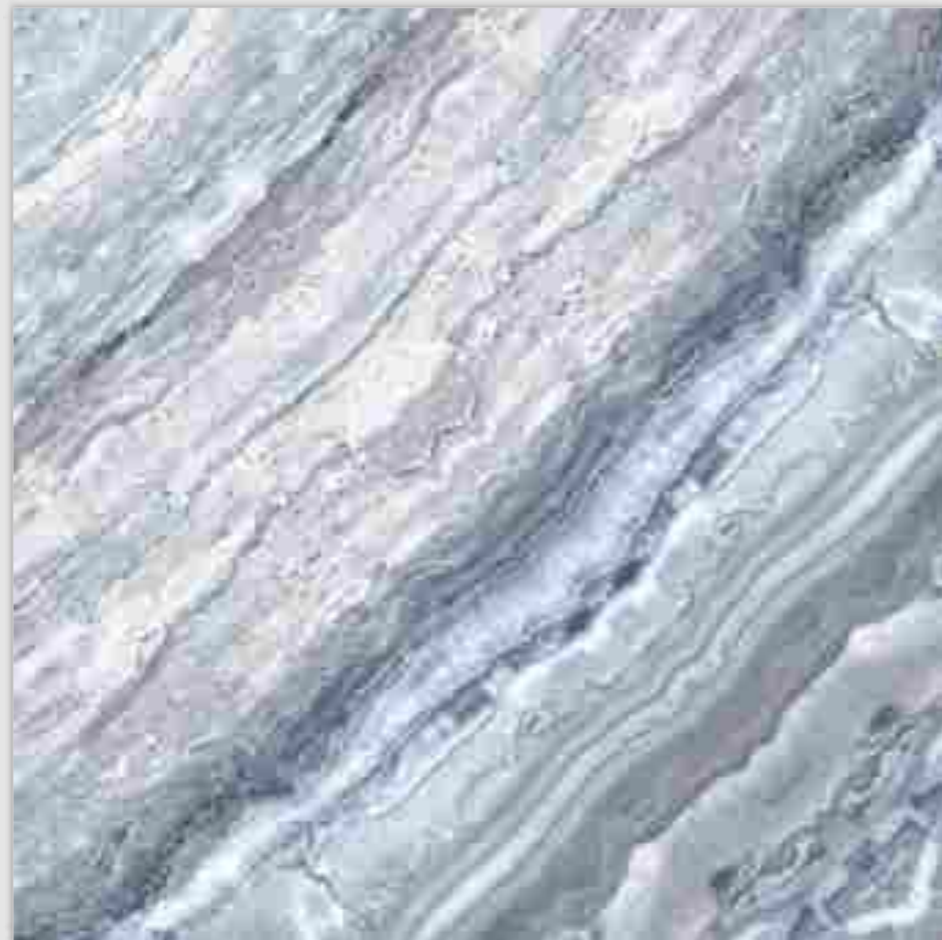

REFLECTA

SYMPHONY OF SYMMETRY

Model

BM-01-0284

600X
600MM