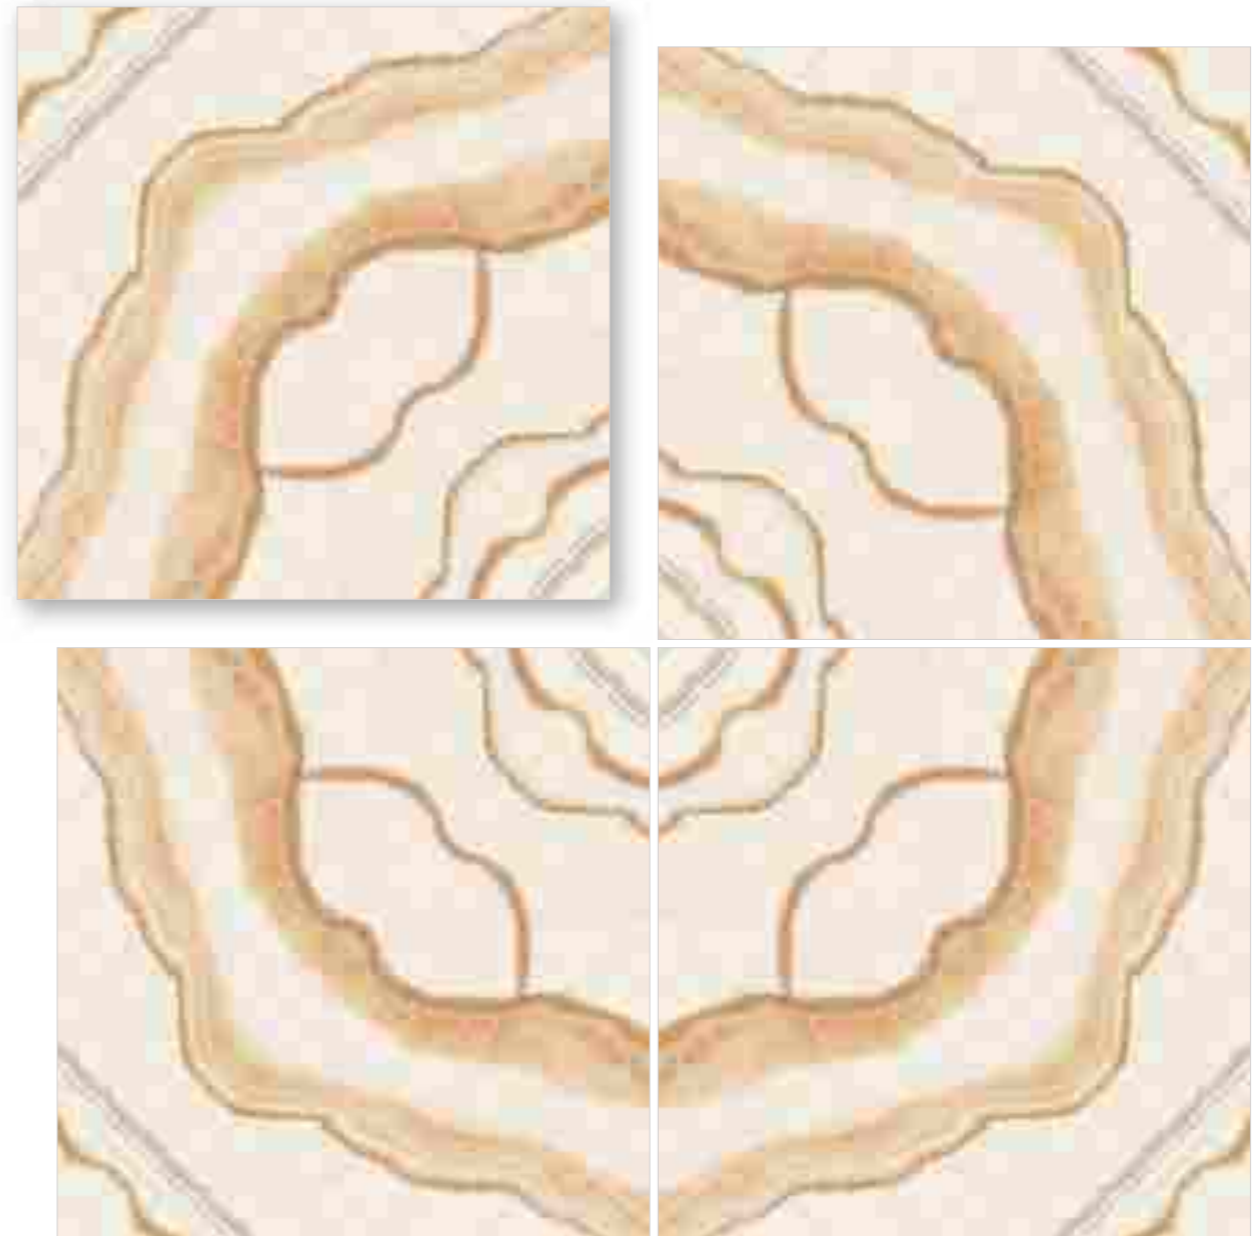

Finish / **Glossy Polished**

Colour / **Classic**

Design / **Book-Match**

4 Tiles ◀
Layout