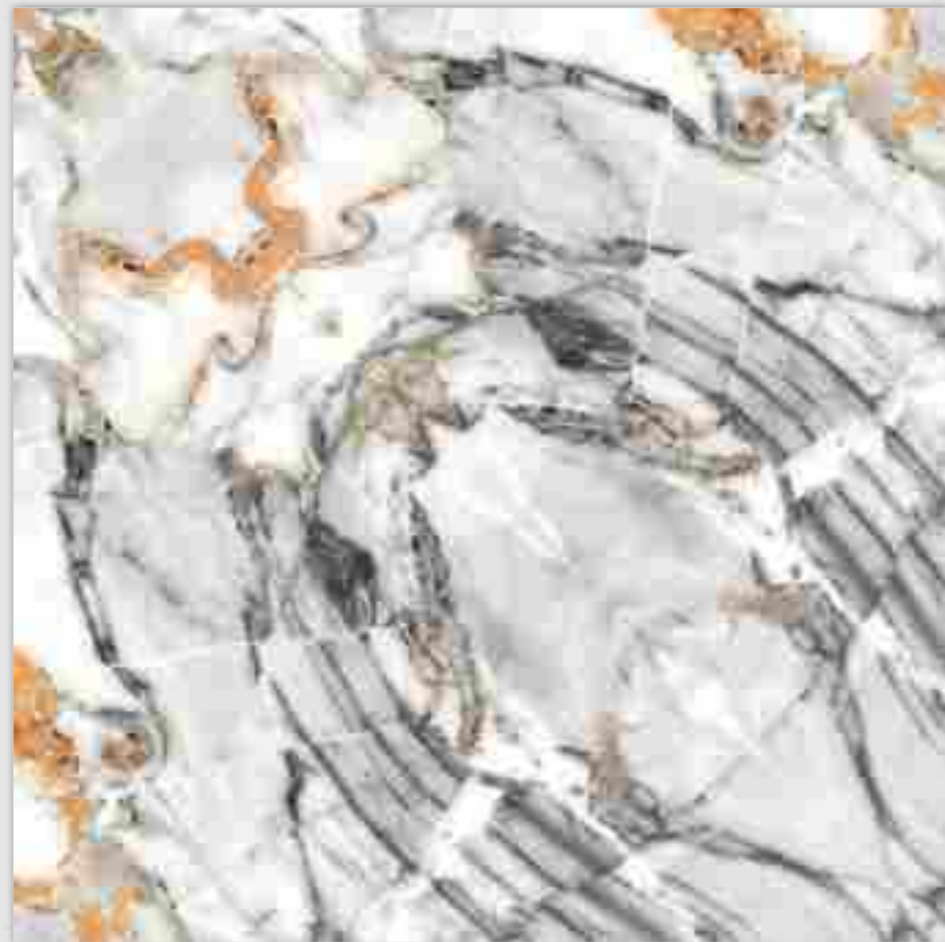

BM-S44

600X
600MM

Finish / **Glossy Polished**

Colour / **Classic**

Design / **Book-Match**

4 Tiles ◀
Layout

REFLECTA

SYMPHONY OF SYMMETRY