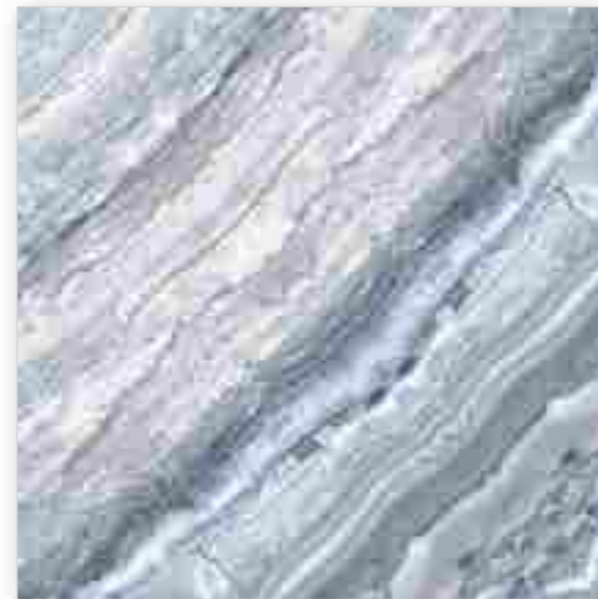

Finish / **Glossy Polished**

Colour / **Classic**

Design / **Book-Match**

4 Tiles
Layout