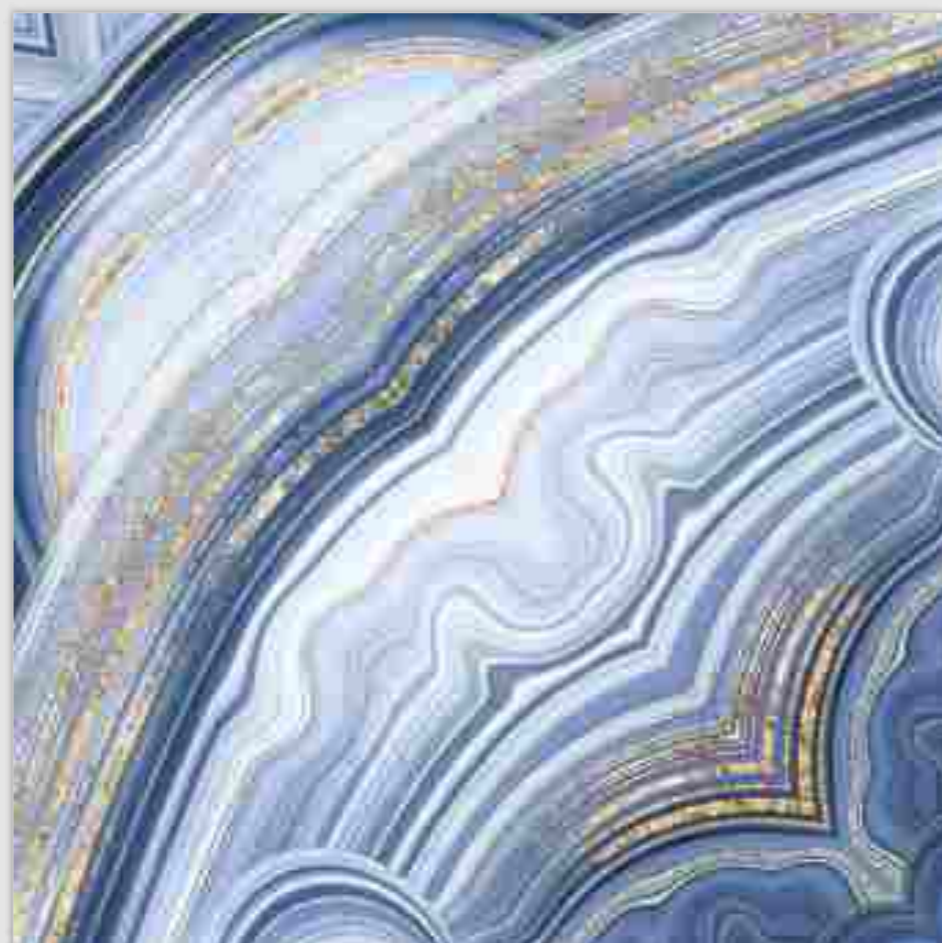

Finish / **Glossy Polished**

Colour / **Classic**

Design / **Book-Match**

4 Tiles
Layout

REFLECTA

SYMPHONY OF SYMMETRY

Model

BM-S61