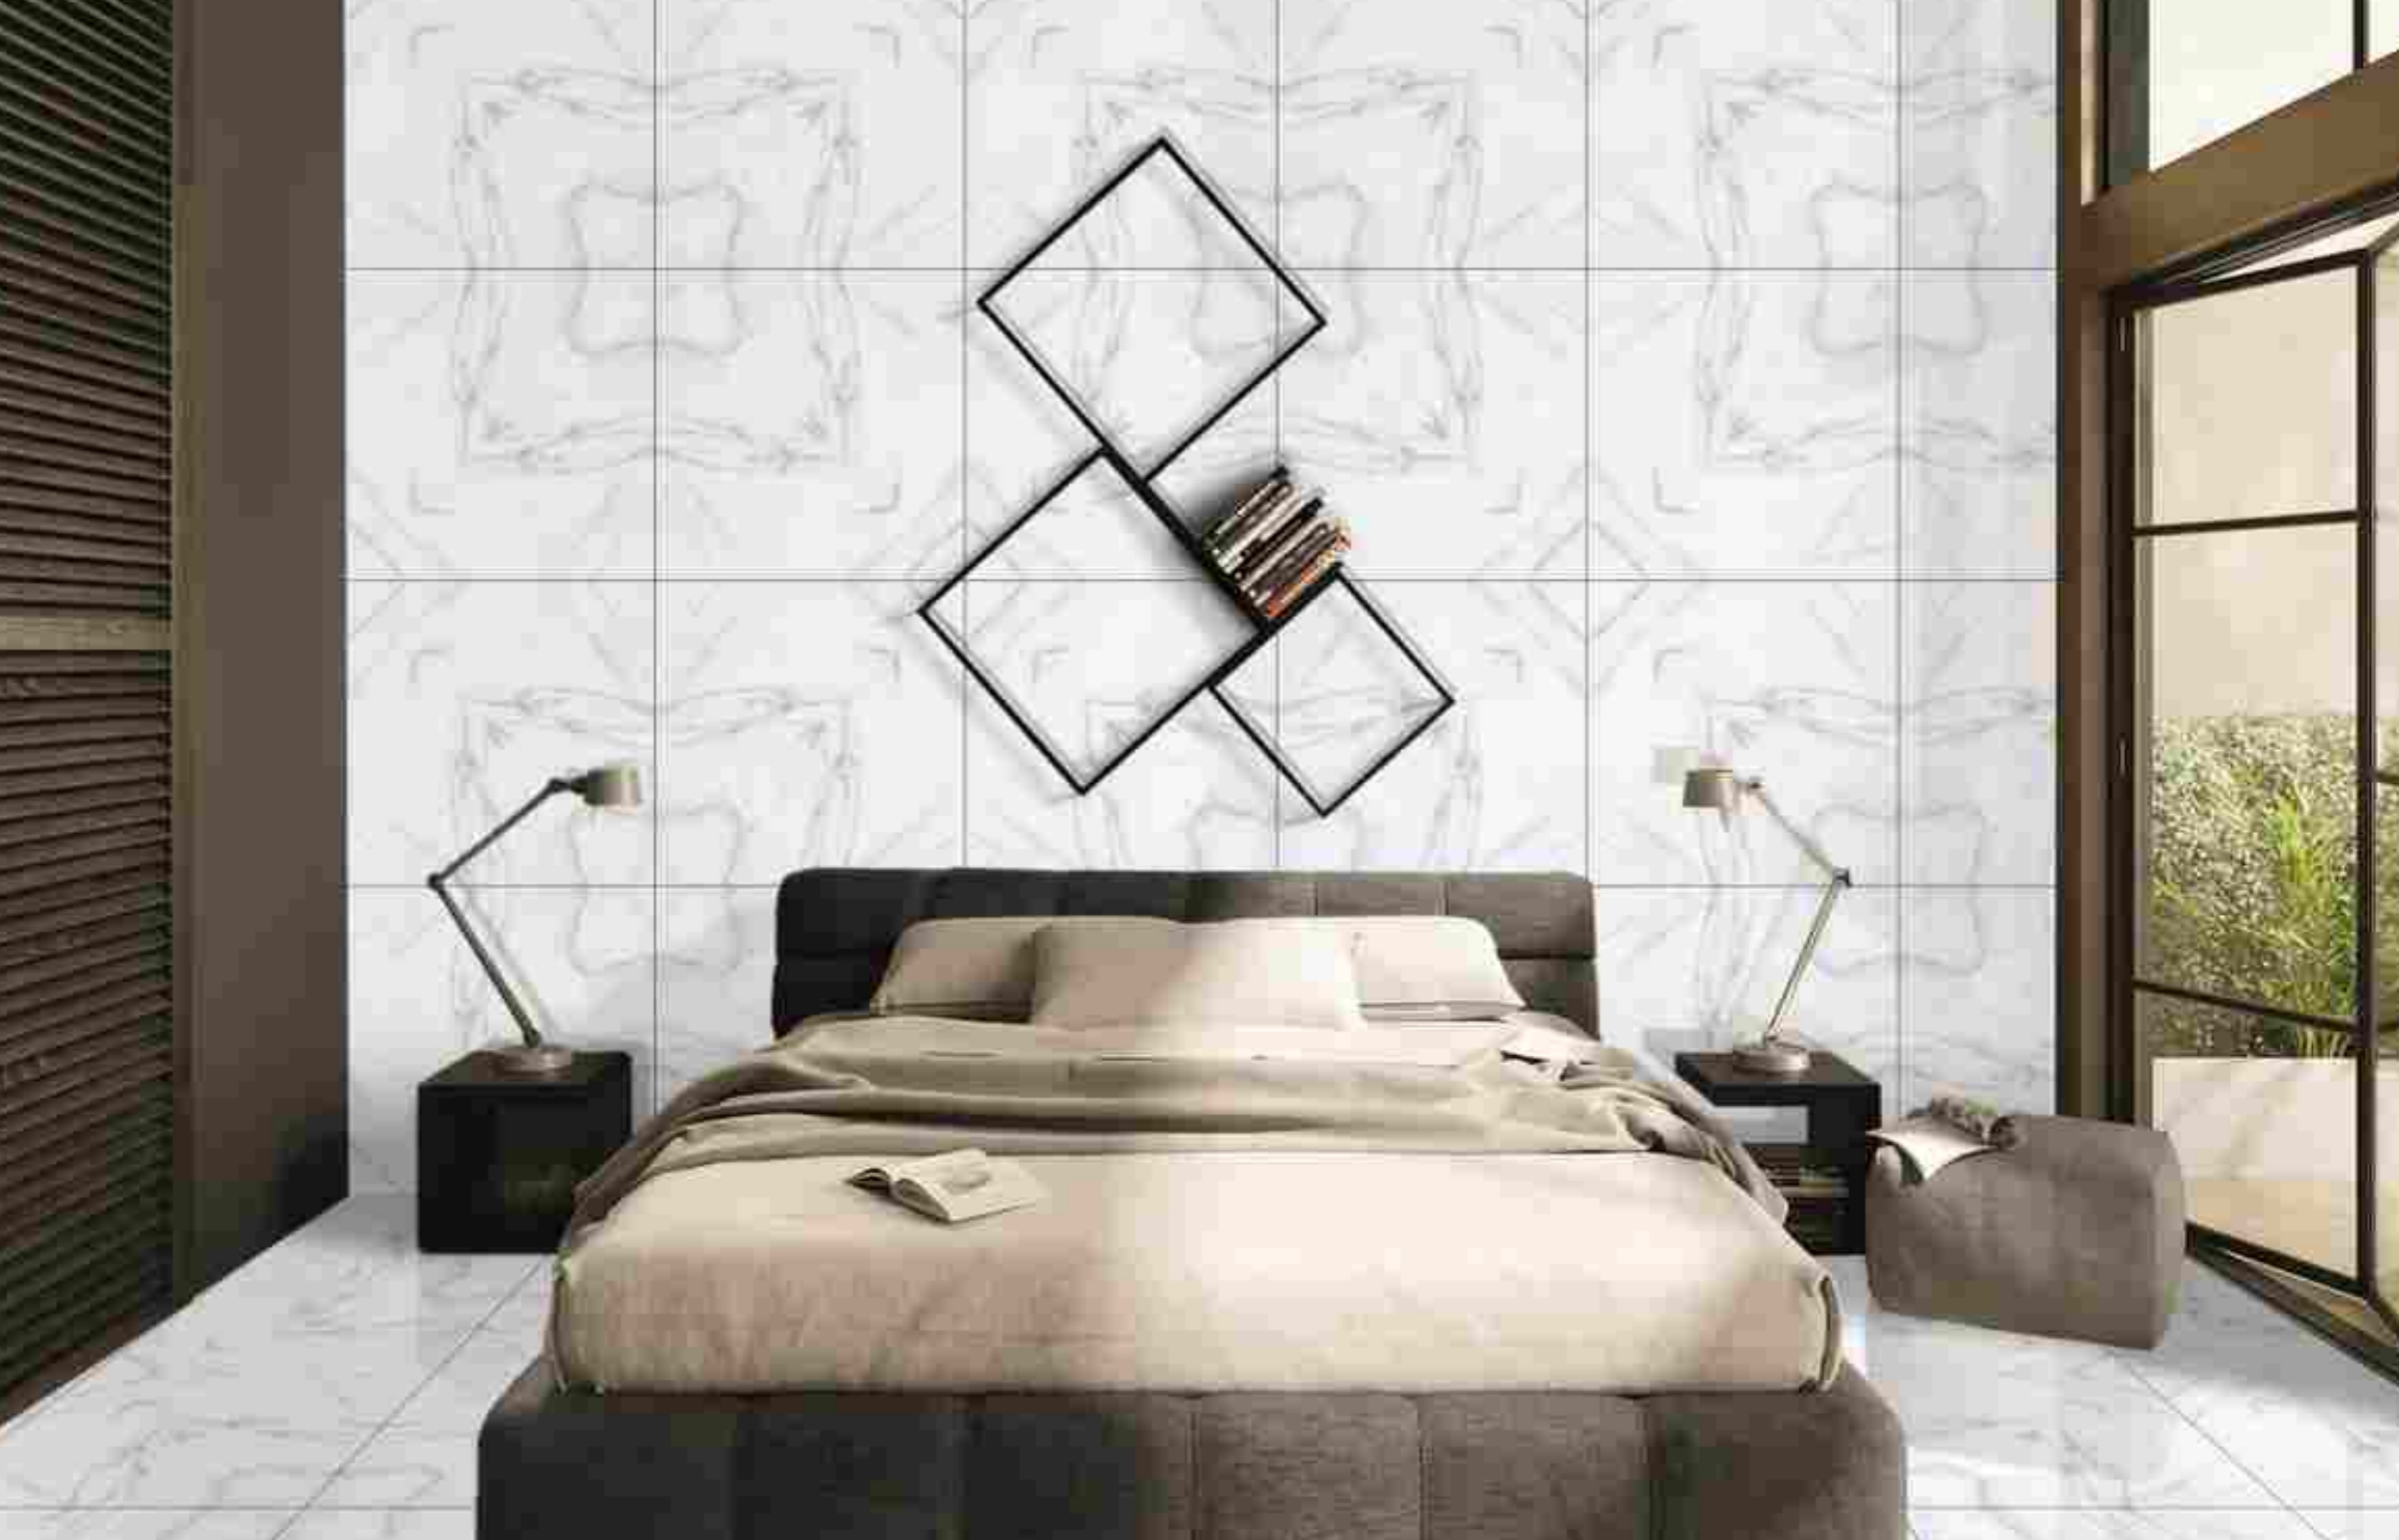

BM-S12

600X
600MM

Finish / **Glossy Polished**

Colour / **Classic**

Design / **Book-Match**

4 Tiles ◀
Layout

REFLECTA

SYMPHONY OF SYMMETRY