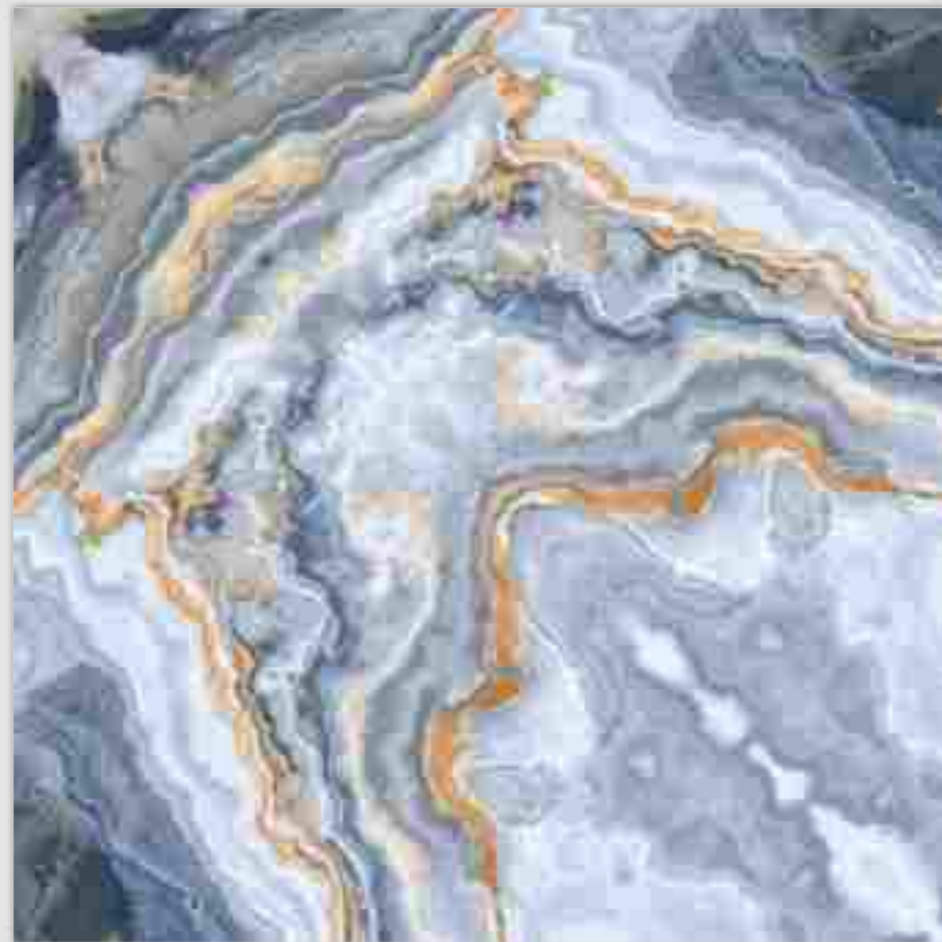

REFLECTA

SYMPHONY OF SYMMETRY

Model

BM-M4035

600X
600MM