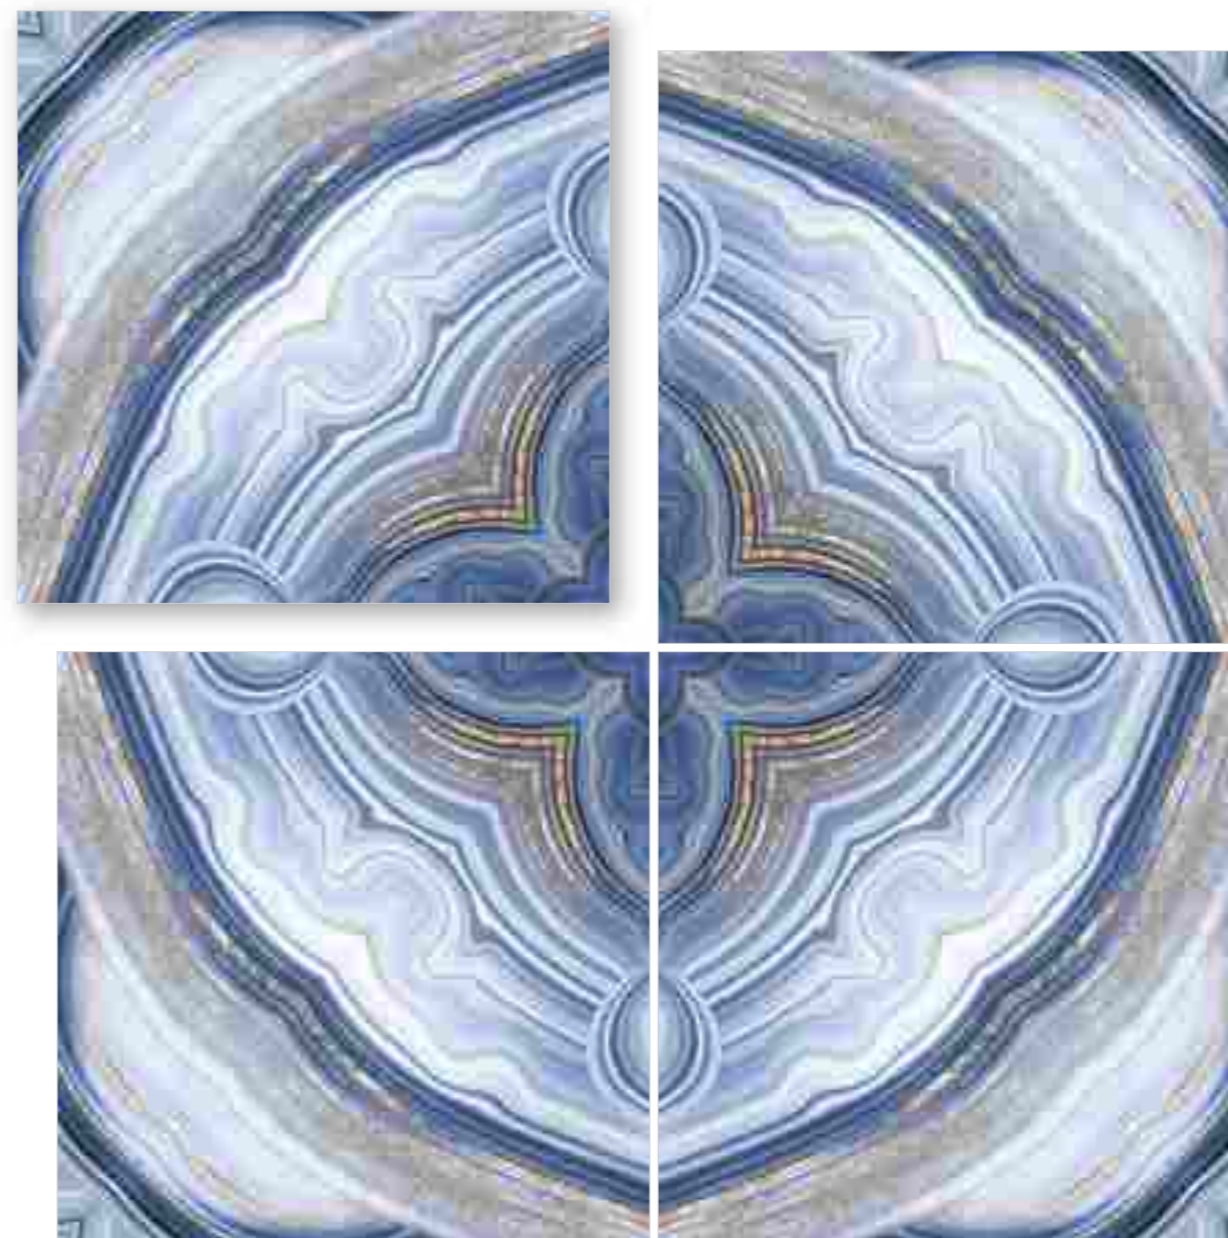

Finish / Glossy Polished

Colour / Classic

Design / Book-Match

4 Tiles
Layout